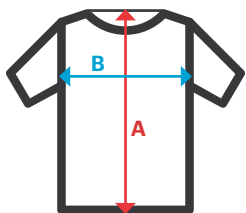

305619

Long sleeve two-tone cotton T-shirt with segmented tape

- Ribbed round neck, in contrasting colour
- Heat-sealed, segmented, reflective tape on torso and sleeves
- Herringbone neck tape
- Ribbed cuffs

Piqué. 55% cotton - 45% polyester / 150 gsm

S / M / L / XL / 2XL / 3XL

08 Grey + 20 Neon Yellow / 61 Navy Blue + 20 Neon Yellow / 02 Green + 20 Neon Yellow / 61 Navy Blue + 19 Neon Orange

Sizes	Centre back length	Chest 1/2
S	66,5	47,5
M	68,5	51,5
L	70,5	55,5
XL	72,5	59,5
2XL	74,5	63,5
3XL	76,5	67,5

Dimensions in cm.

- **A:** Centre back length
- **B:** Chest 1/2